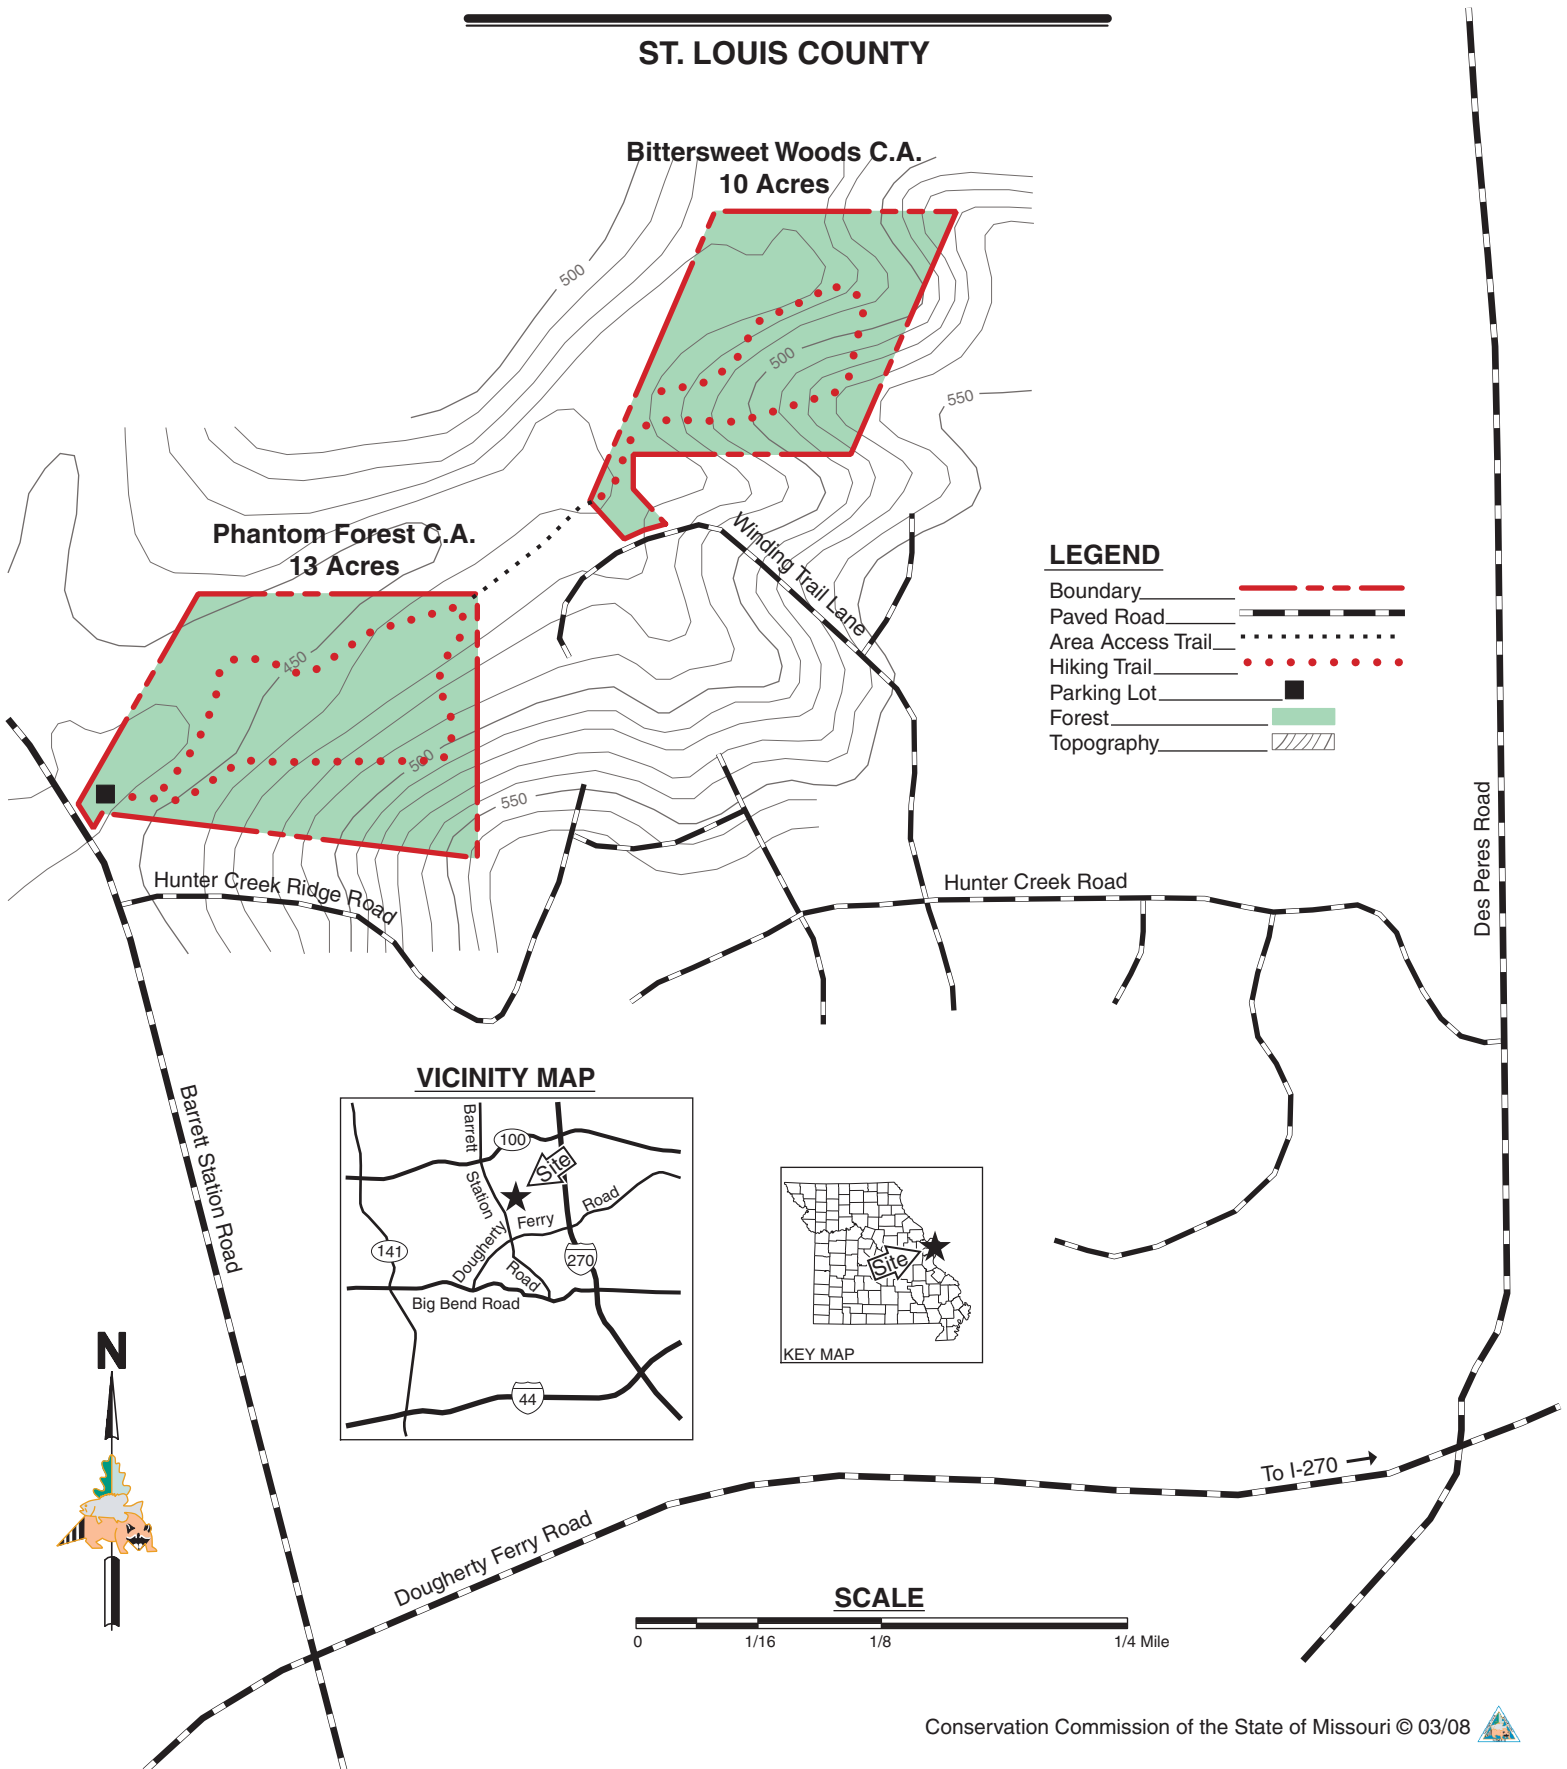

PHANTOM FOREST and BITTERSWEET WOODS CONSERVATION AREA

ST. LOUIS COUNTY

LEGEND

- Boundary
- Paved Road
- Area Access Trail
- Hiking Trail
- Parking Lot
- Forest
- Topography

VICINITY MAP